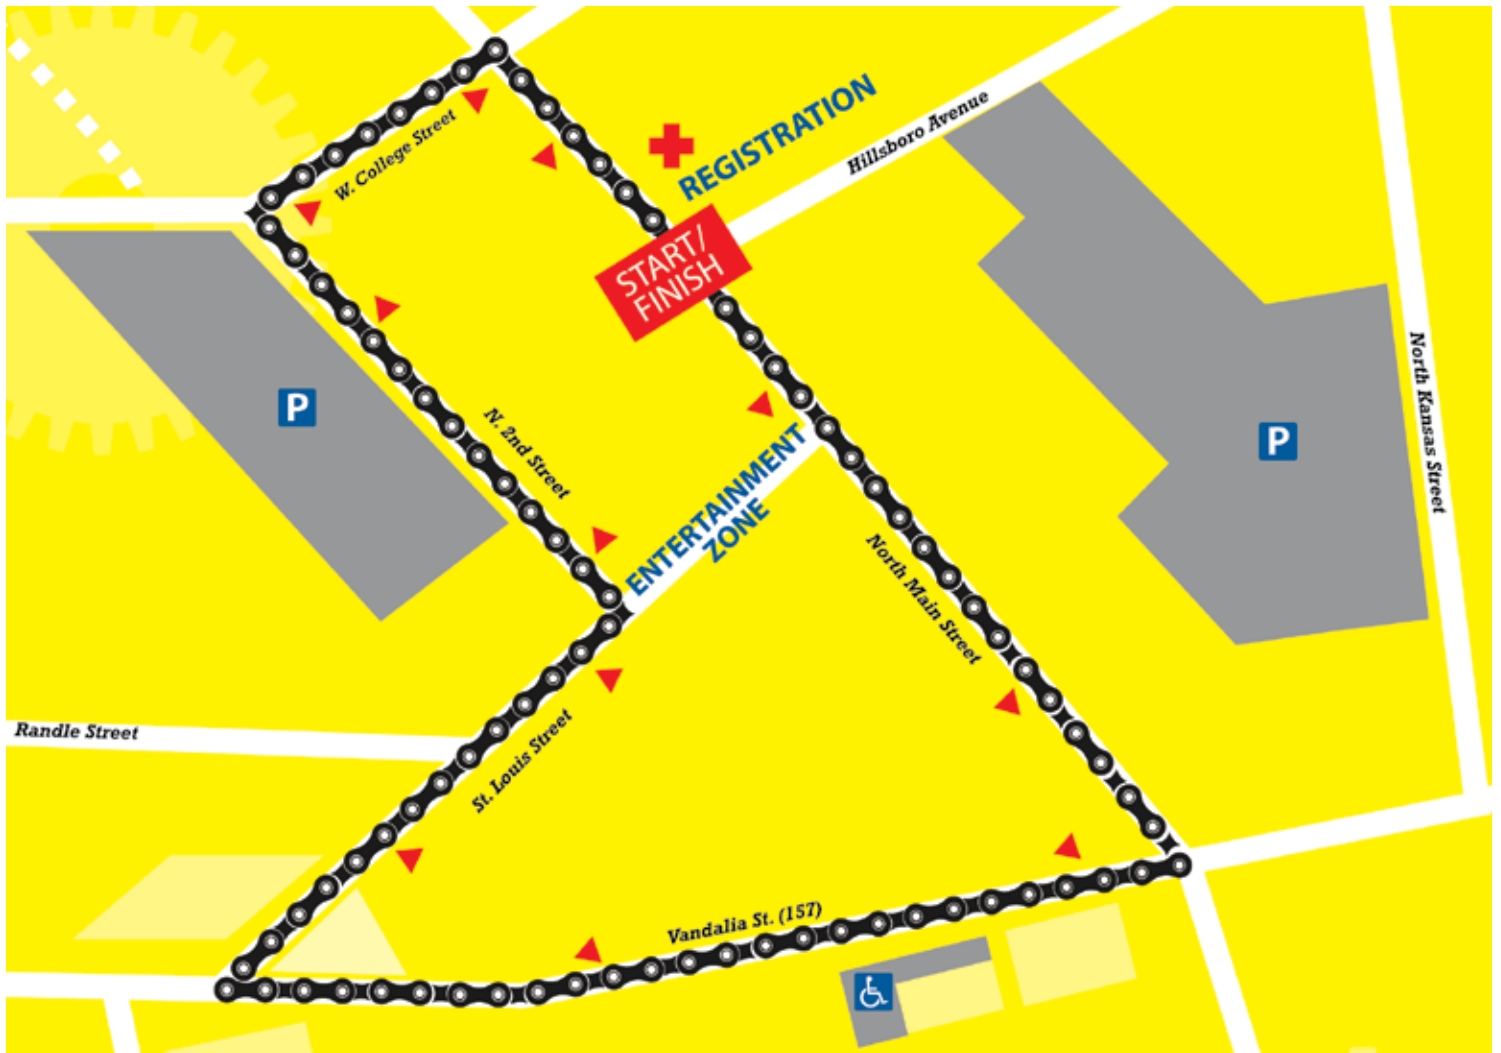

RACE ROUTE IS A 5 TURN ROUTE THAT INCLUDES A QUARTER MILE STRAIGHTAWAY ON MAIN STREET!

DYNAMIC PRIZES: We are offering matching prize lists for the Pro Cat 1/2/3 and Women Pro/Open as well as the Cat 3/4 and Women 3/4 races. There is a dynamic prize list for those four events. Pro Cat 1/2/3 and Women Pro/Open races will both be competing for a minimum of \$2000 paid to 10 places, and if at the start the field is at least 30 riders the prize list will increase to \$3550 paid to 25 places for that race. Cat 3/4 and Women 3/4 will compete for a minimum of \$500 paid to 10 places, and a field size of 30 riders or more will increase the prize list to \$750 paid to 15 places. Top 3 prizes offered are the same regardless of field size for dynamic prize list races.

Held under USACycling Permit 2024-9394

THE EDWARDSVILLE ROTARY CRITERIUM FESTIVAL AUGUST 17, 2024

11:30 AM - 7:40 PM
HIGH SPEED BICYCLE RACING

4 - 4:30 PM
FOUR FREE KIDS RACES

KIDS ZONE

NEXT TO THE WILDEY THEATER • 2 - 6 PM
 Art Tent • Games • Kids
 Helmet Fitting & Giveaway
(while supplies last)

NOON - 11 PM
LIVE MUSIC

ENTERTAINMENT ZONE
NOON - 11 PM
 @ St. Louis & Main St. Next to the Courthouse
 Live Music • Beverages • Food

Now entering its fourteenth year, The Edwardsville Rotary Criterium Festival is a series of high-speed bicycle races, free kids races, food, kids art tent, live music and an open container perimeter, all on the streets of Downtown Edwardsville. This signature event is hosted by the Edwardsville Rotary Club as a fund-raiser for community enhancing projects.